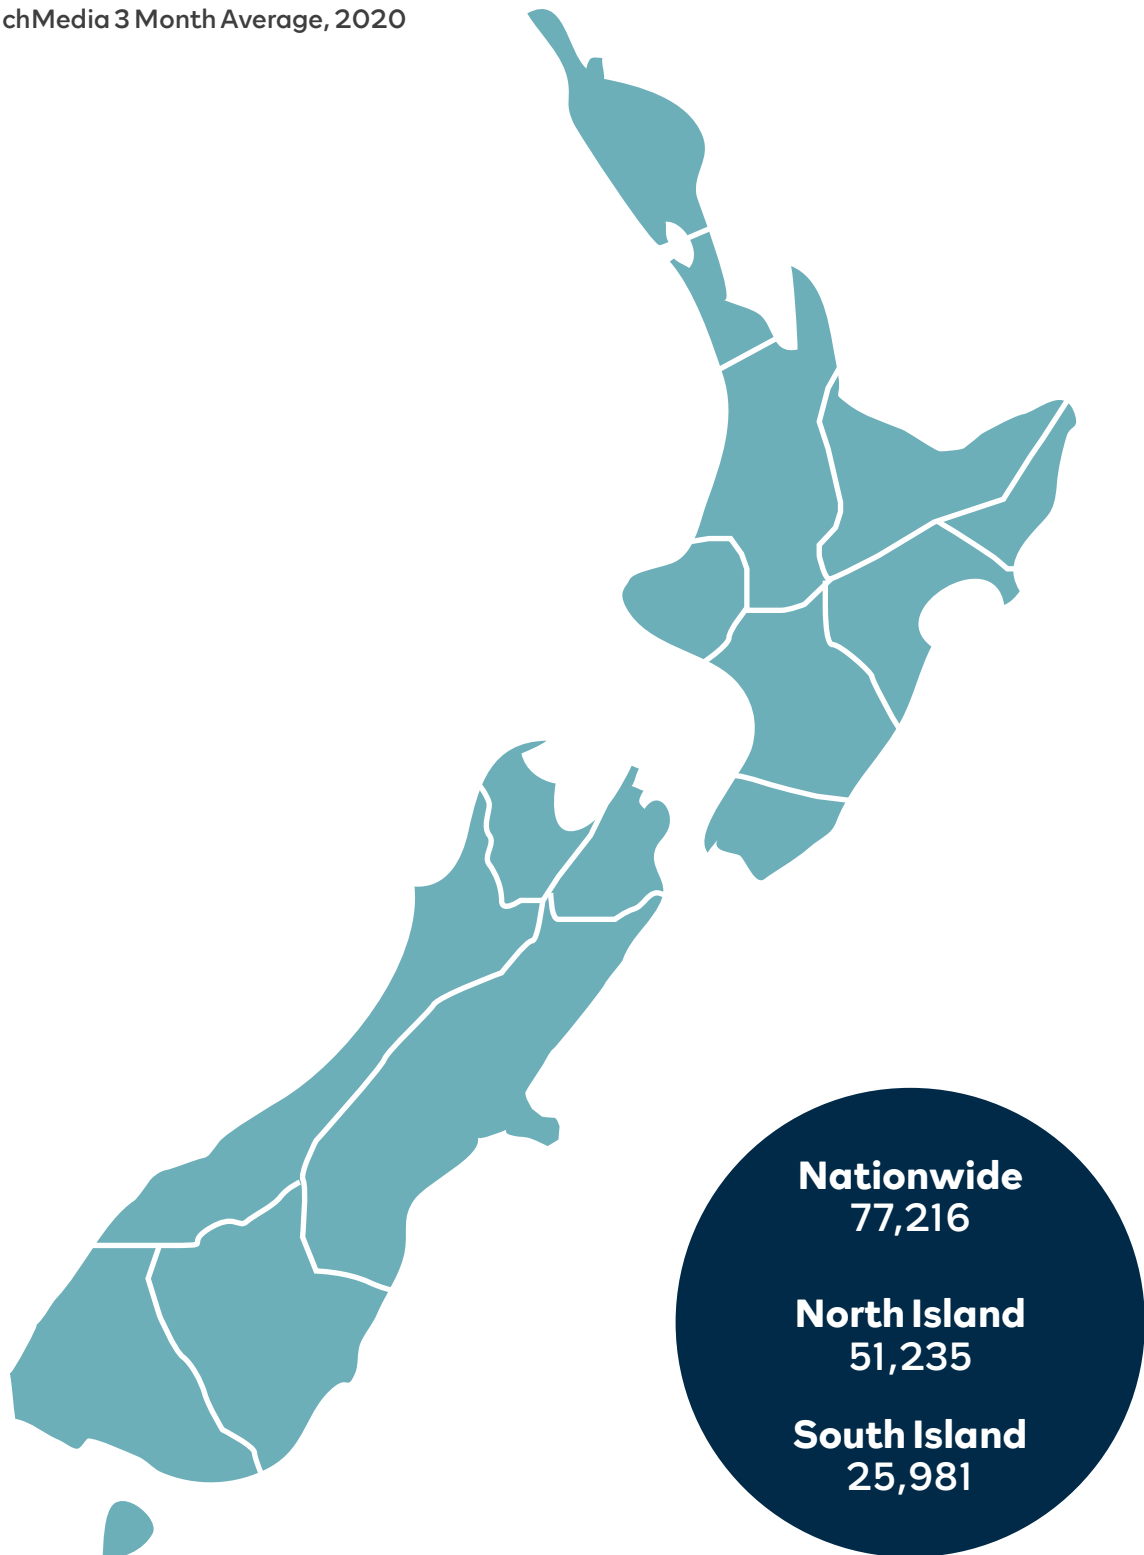

Farmers Weekly

These figures are provided by our distribution partner ReachMedia (a division of NZ Post) and are updated regularly. They are sourced from the forms people fill out when registering for rural delivery.

*ReachMedia 3 Month Average, 2020

Dairy Farmer

These figures are provided by our distribution partner ReachMedia (a division of NZ Post) and are updated regularly. They are sourced from the forms people fill out when registering for rural delivery.

*ReachMedia 3 Month Average, 2020