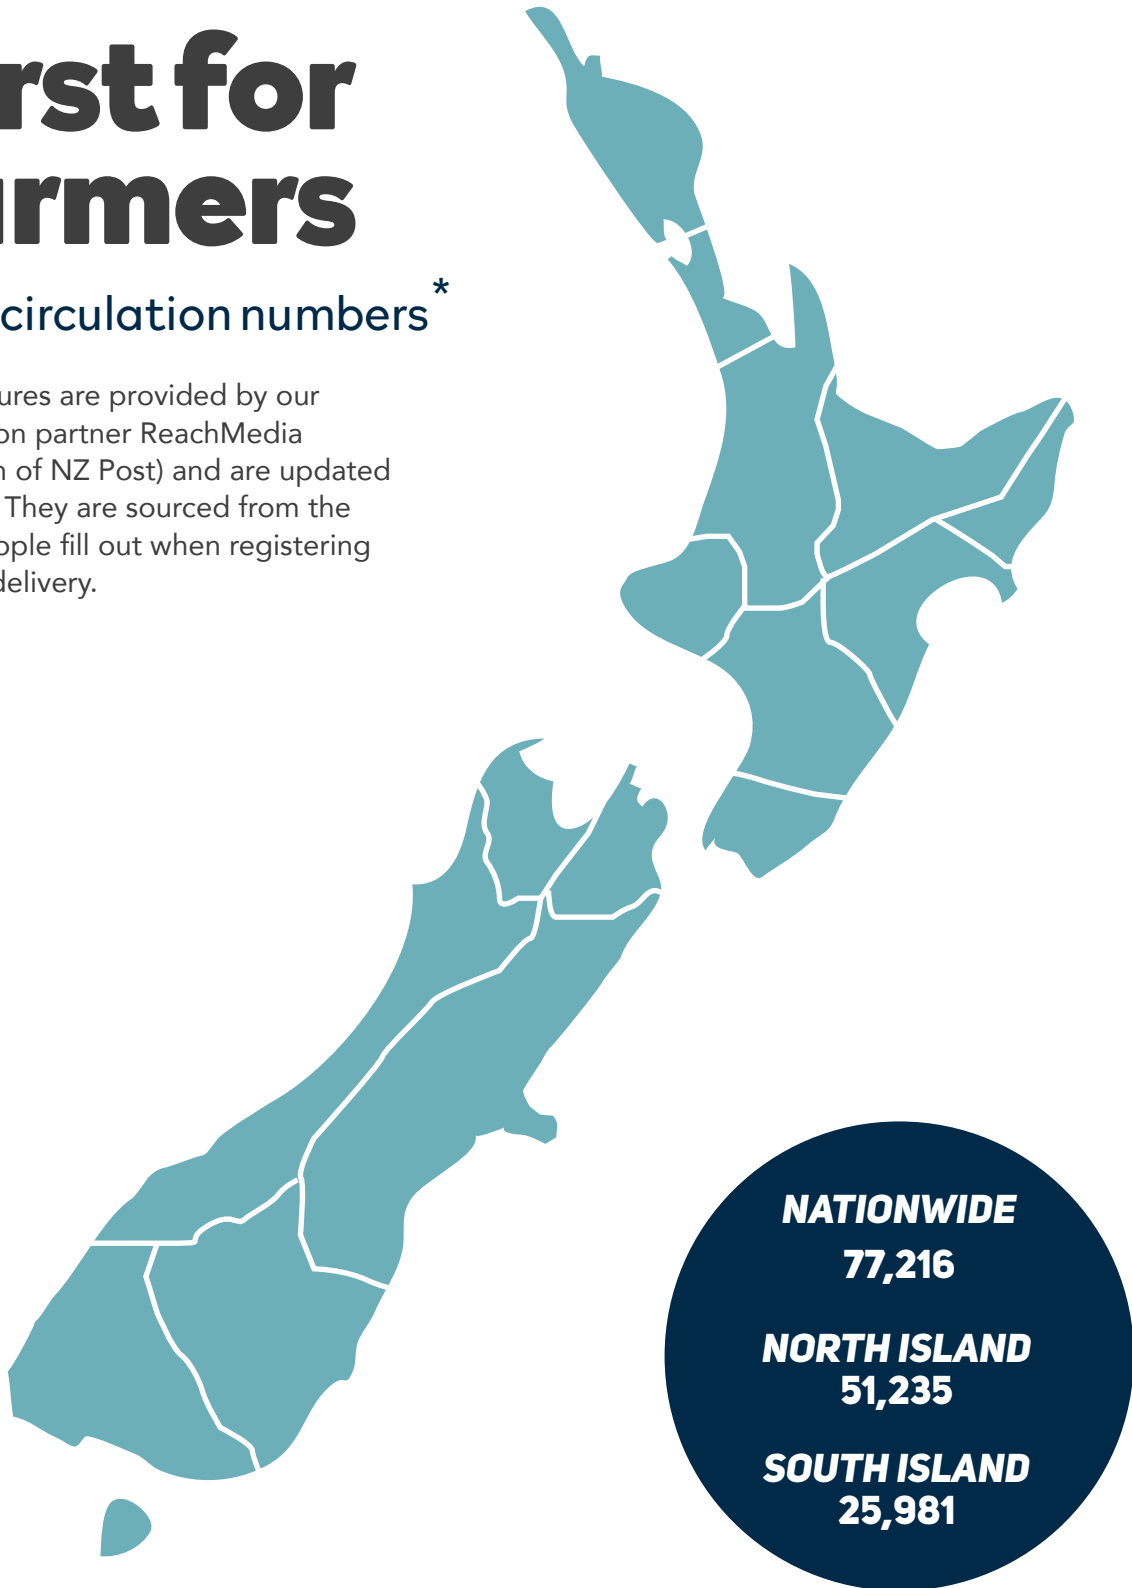

First for farmers

Rural circulation numbers*

These figures are provided by our distribution partner ReachMedia (a division of NZ Post) and are updated regularly. They are sourced from the forms people fill out when registering for rural delivery.

The pulse of the dairy community

Rural circulation numbers*

These figures are provided by our distribution partner ReachMedia (a division of NZ Post) and are updated regularly. They are sourced from the forms people fill out when registering for rural delivery.