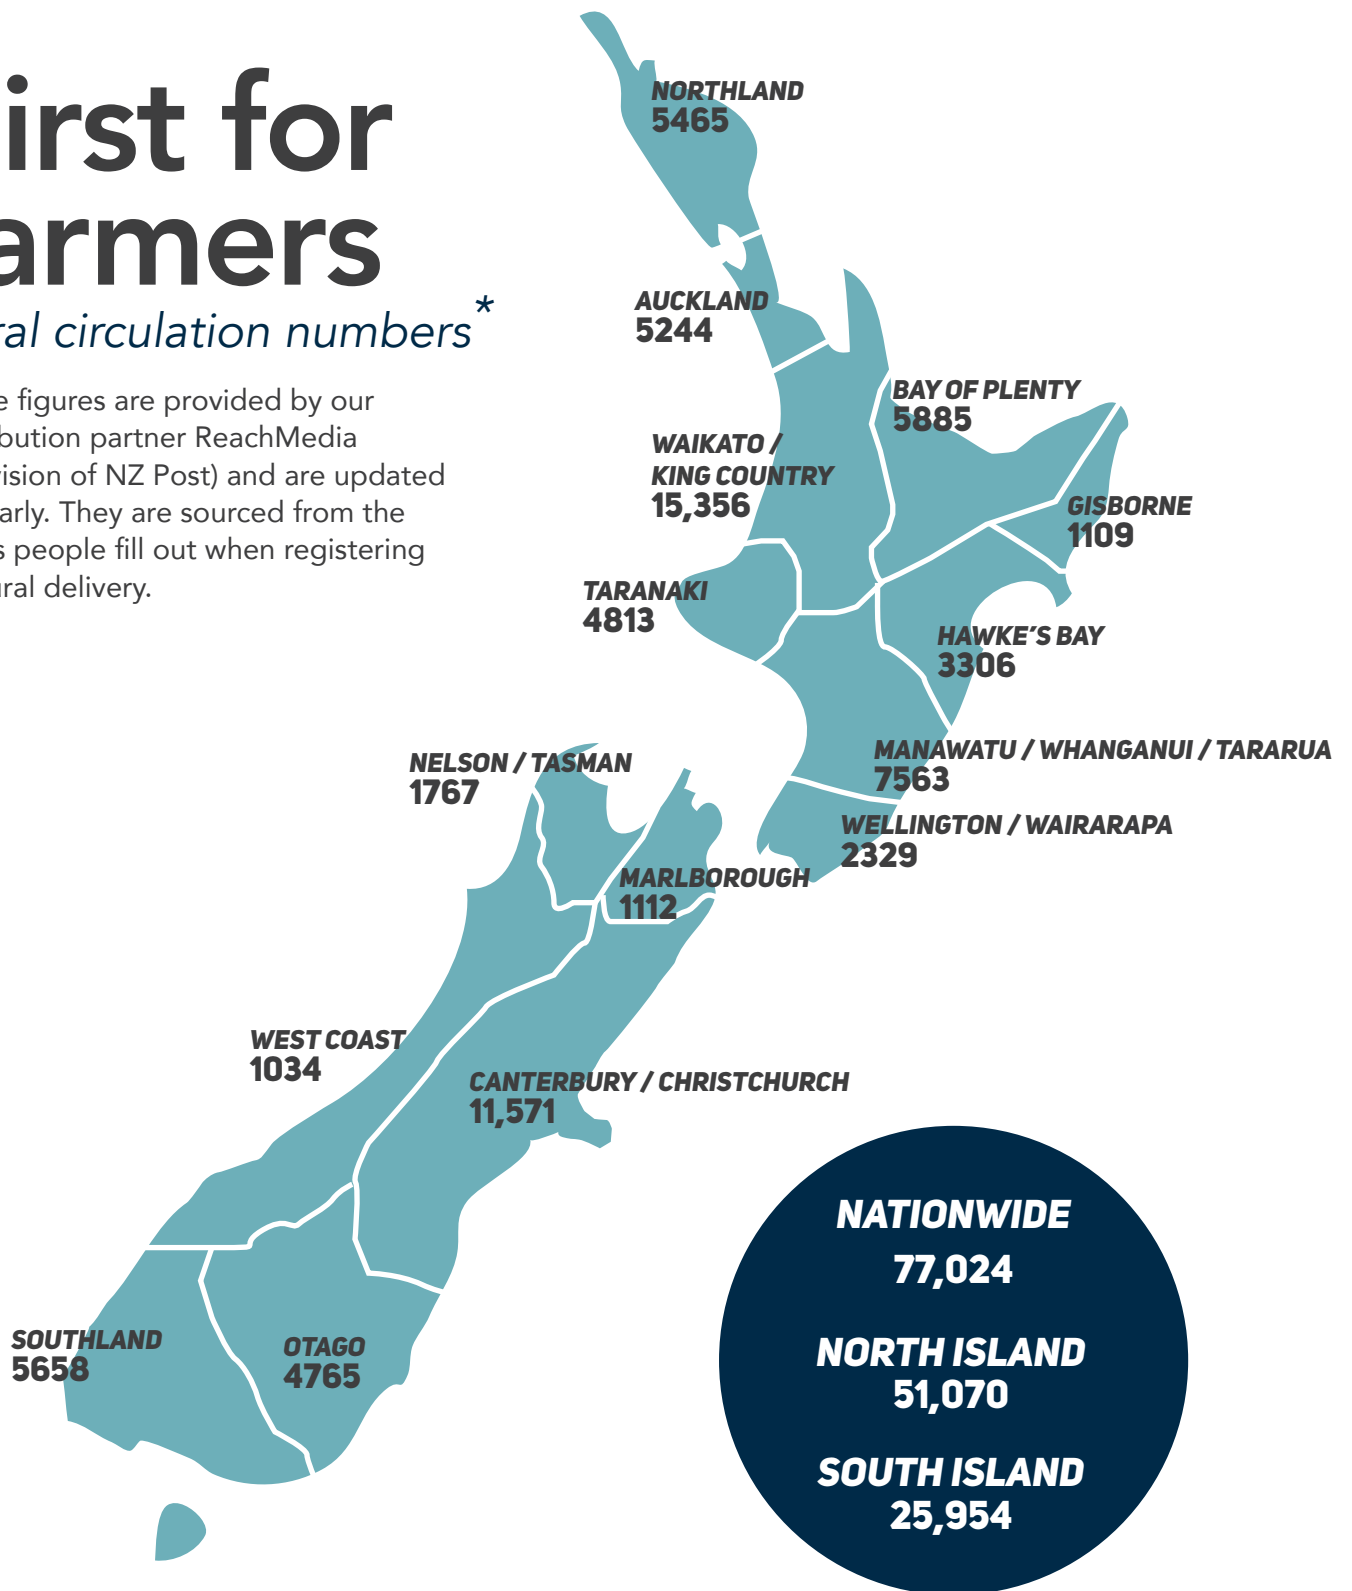

First for farmers

*Rural circulation numbers**

These figures are provided by our distribution partner ReachMedia (a division of NZ Post) and are updated regularly. They are sourced from the forms people fill out when registering for rural delivery.

The pulse of the dairy community

*Rural circulation numbers**

These figures are provided by our distribution partner ReachMedia (a division of NZ Post) and are updated regularly. They are sourced from the forms people fill out when registering for rural delivery.